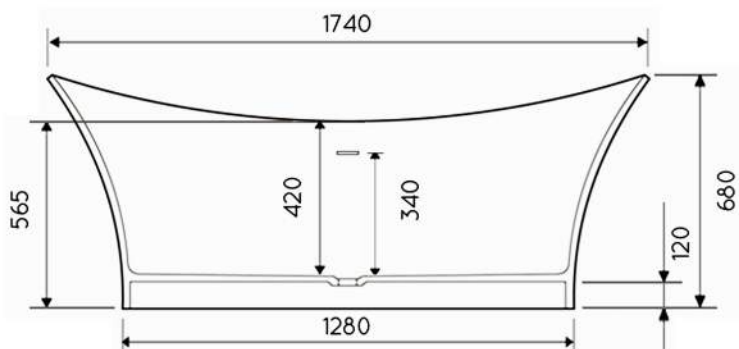

FLORENCE BATH

TOP VIEW

GENERAL INFO

LENGTH	1740MM
WIDTH	730MM
HEIGHT	680MM
INTERNAL DEPTH	420MM
WEIGHT	120KG
OVERFLOW	Yes
WATER CAPACITY	115 LITRES*
COLOUR	WHITE GLOSS**

* CAPACITY AT 200MM DEPTH

** OTHER COLOURS AND FINISHES AVAILABLE TO SPECIAL ORDER

SIDE VIEW

WATER CAPACITY