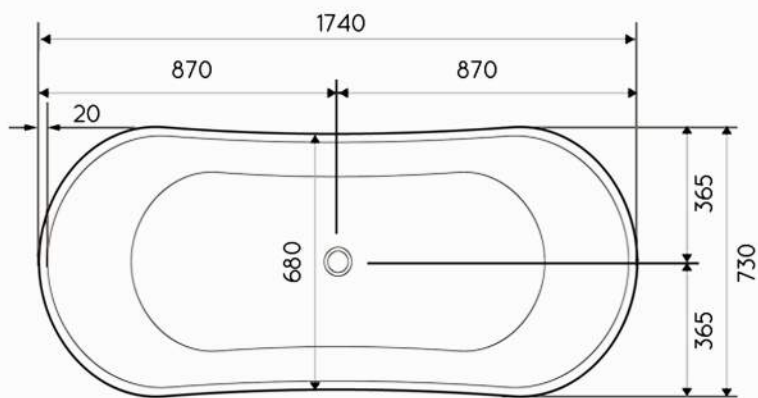

FLORENCE BATH

TOP VIEW

GENERAL INFO

LENGTH	1740MM
WIDTH	730MM
HEIGHT	680MM
INTERNAL DEPTH	420MM
WEIGHT	120KG
OVERFLOW	Yes
WATER CAPACITY	115 LITRES*
COLOUR	WHITE GLOSS**

* CAPACITY AT 200MM DEPTH

** OTHER COLOURS AND FINISHES AVAILABLE TO SPECIAL ORDER

SIDE VIEW

WATER CAPACITY